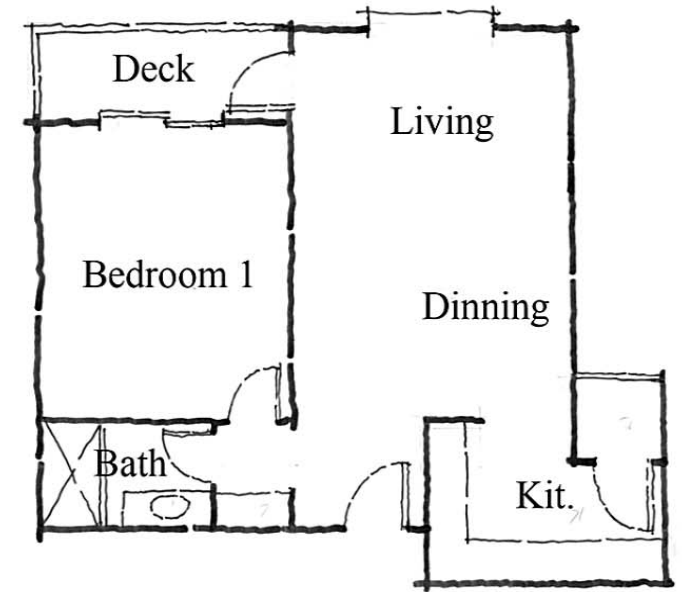

Plan 3

Plan 2

Plan 1

Floor Plans Not to Scale

HIGH RISE HOUSING

Vietnam

Oxbow Communities, Inc.
 3535 East Coast Highway #155
 Corona Del Mar, California 92625
 Tel: 949-428-1580 Fax: 949-861-2170

D33
 DESIGN AND PLANNING
 PH: 949.230.4537