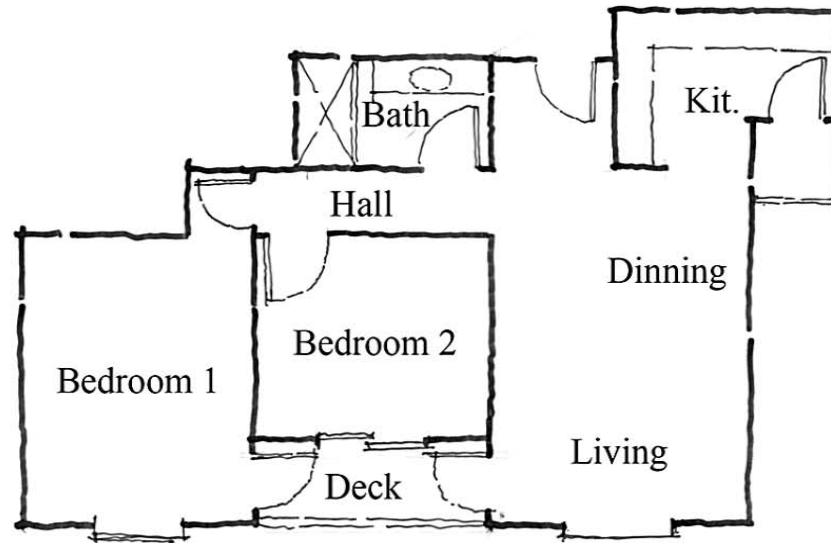

Plan 3

Plan 2

Plan 1

Floor Plans Not to Scale

HIGH RISE HOUSING

Vietnam

Oxbow Communities, Inc.
 3535 East Coast Highway #155
 Corona Del Mar, California 92625
 Tel: 949-428-1580 Fax: 949-861-2170

D33
 DESIGN AND PLANNING
 PH: 949.230.4537